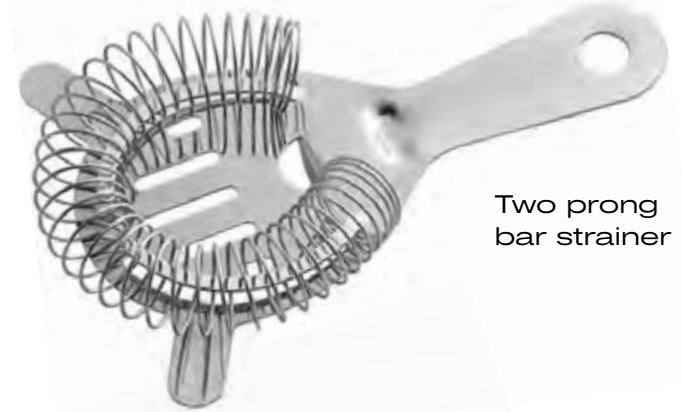

Black metallic  
stainless steel tin  
bar shaker  
900ml

Blue metallic  
stainless steel tin  
bar shaker  
900ml

extras

ARTEMIS SERIES

Four prong  
bar strainer

Two prong  
bar strainer

Bar strainer  
julep